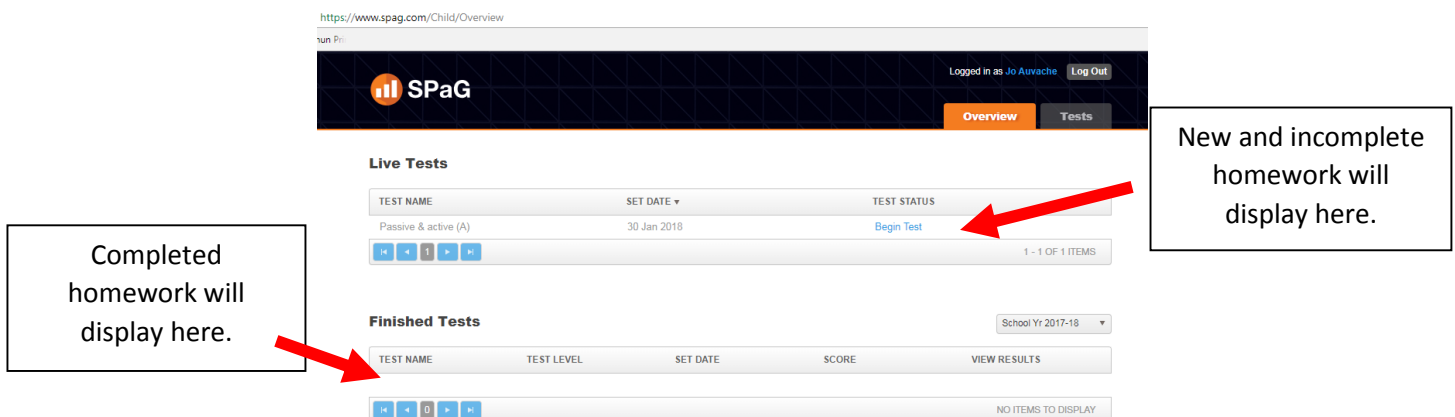

# How to use spag.com

Type in [www.spag.com](http://www.spag.com) and then log in using the personal log in details given to your child.

Once logged in, you will see this page. Your child can click on there homework from here.

If your child does not have enough time to complete the test in one sitting, then they can click 'pause' at any point.