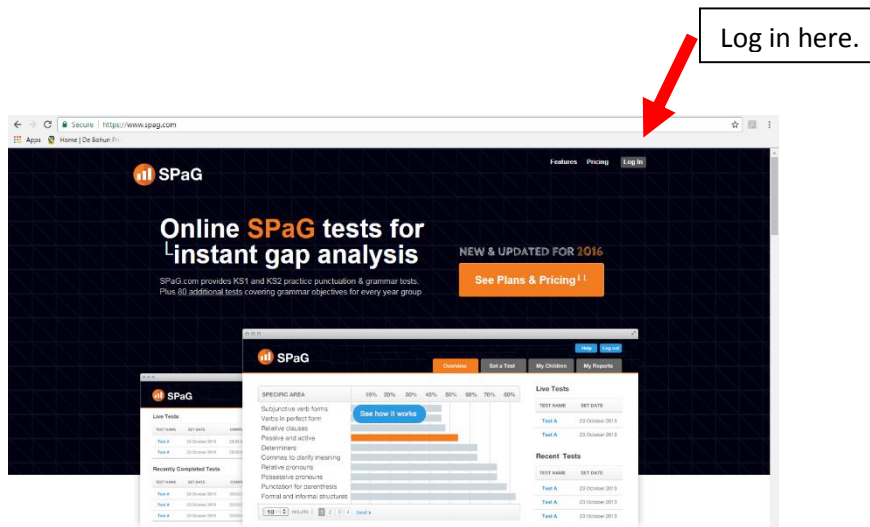

# How to use spag.com

Type in [www.spag.com](http://www.spag.com) and then log in using the personal log in details given to your child.

Once logged in, you will see this page. Your child can click on there homework from here.

If your child does not have enough time to complete the test in one sitting, then they can click 'pause' at any point.